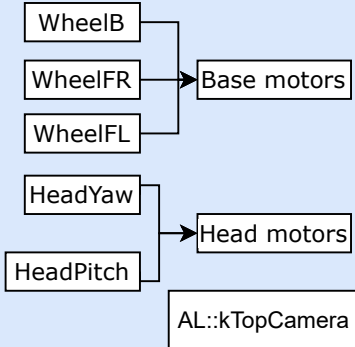

Pepper robot (NaoQi)

Animus client

RetraDev robot client

Teleoperation microservice

RSR microservice

RetraDev server (HWU
Telecare backend)

P2P Teleconferencing
microservice

HWU Telecare,
developed and deployed
using the RetraDev framework